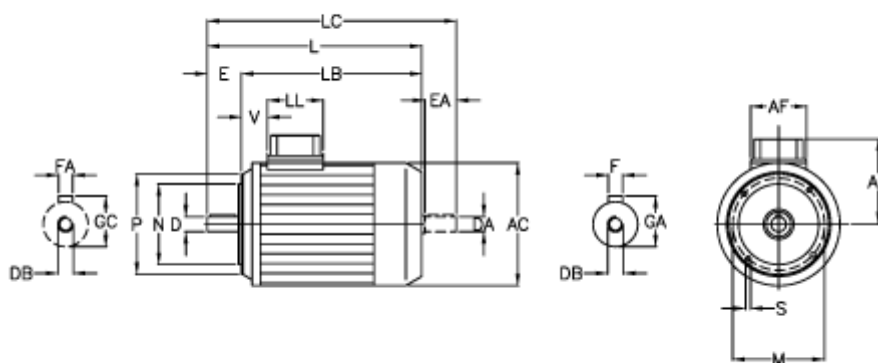

# Data Sheet

Article number: 25075215026

Description: Three-phase motor BN80A-2 CUS 0,75kW  
2800 rpm 230/400V 50Hz-275/480V 60Hz B14

## Measures

A/F = 74	EA = 40	LC = 315
AC = 156	F = 6	LL = 80
AD = 119	FA = 6	M = 100
D = 19	GA = 21.5	N = 80
DA = 19	GC = 21.5	P = 120
DB = M6	L = 274	S = M6
DB1 = M6	LA = 11.5	T = 3
E = 40	LB = 234	V = -